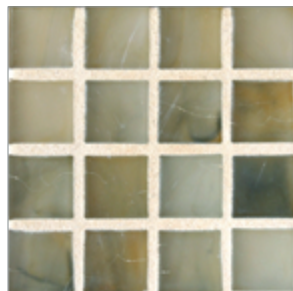

STONE & PEWTER ACCENTS

Wisp Tiles 3/4 x 3/4

Allspice Natural

Allspice Silk

Maya Blue Natural

Maya Blue Silk

Cinnabar Natural

Cinnabar Silk

Mustard Natural

Mustard Silk

Confetti Natural

Confetti Silk

Nutmeg Natural

Nutmeg Silk

Cumin Natural

Cumin Silk

Smoke Natural

Smoke Silk

Golden Natural

Golden Silk

Sunflow Natural

Sunflow Silk

Peekaboo Natural

Peekaboo Silk

Paper-faced sheets

STONE & PEWTER ACCENTS

Wisp Small Bars 3/4 x 7-7/8

Wisp Glass Tiles are each a one of a kind work of art. Each of the 11 glass colors are shot through with transparent layers of complementary and contrasting colors creating a unique perception of depth. Available in 11 mouth-watering colors in both Natural and Silk finishes. Each tile is 3/4 in. square, 12 x 12 sheet, paper-faced for ease of installation. Wisp are hand-poured and will have a certain amount of variation and variegation of color, tone, shade and size.