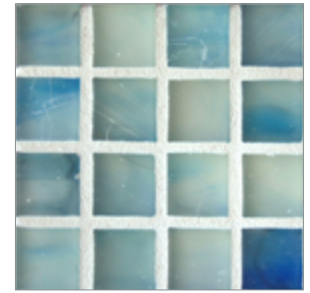

STONE & PEWTER ACCENTS

Wisp Tiles 3/4 x 3/4

Allspice Natural

Allspice Silk

Maya Blue Natural

Maya Blue Silk

Cinnabar Natural

Cinnabar Silk

Smoke Natural

Smoke Silk

Golden Natural

Golden Silk

Sunflow Natural

Sunflow Silk

Peekaboo Natural

Peekaboo Silk

Paper-faced sheets

STONE & PEWTER ACCENTS

Wisp Small Bars 3/4 x 7-7/8

Wisp Glass Tiles are each a one of a kind work of art. Each of the 11 glass colors are shot through with transparent layers of complementary and contrasting colors creating a unique perception of depth. Available in 11 mouth-watering colors in both Natural and Silk finishes. Each tile is 3/4 in. square, 12 x 12 sheet, paper-faced for ease of installation. Wisp are hand-poured and will have a certain amount of variation and variegation of color, tone, shade and size.