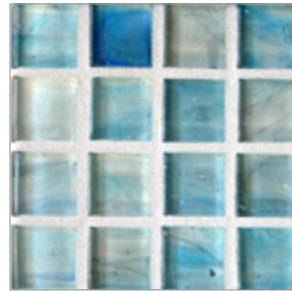

STONE & PEWTER ACCENTS

Wisp Tiles 3/4 x 3/4

Allspice Natural

Allspice Silk

Maya Blue Natural

Maya Blue Silk

Cinnabar Natural

Cinnabar Silk

Mustard Natural

Mustard Silk

Confetti Natural

Confetti Silk

Nutmeg Natural

Nutmeg Silk

Cumin Natural

Cumin Silk

Smoke Natural

Smoke Silk

Golden Natural

Golden Silk

Sunflow Natural

Sunflow Silk

Peekaboo Natural

Peekaboo Silk

Paper-faced sheets

STONE & PEWTER ACCENTS

Wisp Small Bars 3/4 x 7-7/8

Wisp Glass Tiles are each a one of a kind work of art. Each of the 11 glass colors are shot through with transparent layers of complementary and contrasting colors creating a unique perception of depth. Available in 11 mouth-watering colors in both Natural and Silk finishes. Each tile is 3/4 in. square, 12 x 12 sheet, paper-faced for ease of installation. Wisp are hand-poured and will have a certain amount of variation and variegation of color, tone, shade and size.