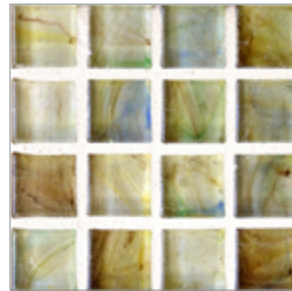

STONE & PEWTER ACCENTS

Wisp Tiles 3/4 x 3/4

Allspice Natural

Allspice Silk

Maya Blue Natural

Maya Blue Silk

Cinnabar Natural

Cinnabar Silk

Mustard Natural

Mustard Silk

Confetti Natural

Confetti Silk

Nutmeg Natural

Nutmeg Silk

Cumin Natural

Cumin Silk

Smoke Natural

Smoke Silk

Golden Natural

Golden Silk

Sunflow Natural

Sunflow Silk

Peekaboo Natural

Peekaboo Silk

Paper-faced sheets

STONE & PEWTER ACCENTS

Wisp Small Bars 3/4 x 7-7/8

Wisp Glass Tiles are each a one of a kind work of art. Each of the 11 glass colors are shot through with transparent layers of complementary and contrasting colors creating a unique perception of depth. Available in 11 mouth-watering colors in both Natural and Silk finishes. Each tile is 3/4 in. square, 12 x 12 sheet, paper-faced for ease of installation. Wisp are hand-poured and will have a certain amount of variation and variegation of color, tone, shade and size.