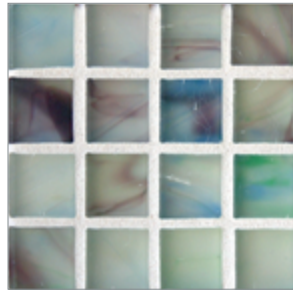

Confetti Silk