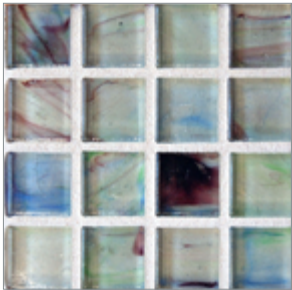

Confetti Natural