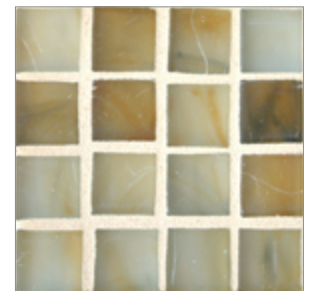

STONE & PEWTER ACCENTS

Wisp Tiles 3/4 x 3/4

Allspice Natural

Allspice Silk

Maya Blue Natural

Maya Blue Silk

Cinnabar Natural

Cinnabar Silk

Smoke Natural

Smoke Silk

Golden Natural

Golden Silk

Sunflow Natural

Sunflow Silk

Peekaboo Natural

Peekaboo Silk

Paper-faced sheets

STONE & PEWTER ACCENTS

Wisp Small Bars 3/4 x 7-7/8

Wisp Glass Tiles are each a one of a kind work of art. Each of the 11 glass colors are shot through with transparent layers of complementary and contrasting colors creating a unique perception of depth. Available in 11 mouth-watering colors in both Natural and Silk finishes. Each tile is 3/4 in. square, 12 x 12 sheet, paper-faced for ease of installation. Wisp are hand-poured and will have a certain amount of variation and variegation of color, tone, shade and size.

Golden Small Bar Natural
coordinates with Cumin and Sunglow

Golden Small Bar Silk
coordinates with Cumin and Sunglow

Mustard Small Bar Natural

Mustard Small Bar Silk

Cinnabar Small Bar Natural
coordinates with Nutmeg