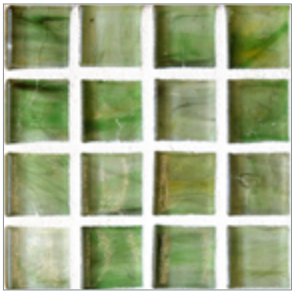

STONE & PEWTER ACCENTS

Wisp Tiles 3/4 x 3/4

Allspice Natural

Allspice Silk

Maya Blue Natural

Maya Blue Silk

Cinnabar Natural

Cinnabar Silk

Mustard Natural

Mustard Silk

Confetti Natural

Confetti Silk

Nutmeg Natural

Nutmeg Silk

Cumin Natural

Cumin Silk

Smoke Natural

Smoke Silk

Golden Natural

Golden Silk

Sunflow Natural

Sunflow Silk

Peekaboo Natural

Peekaboo Silk

Paper-faced sheets

STONE & PEWTER ACCENTS

Wisp Small Bars 3/4 x 7-7/8

Wisp Glass Tiles are each a one of a kind work of art. Each of the 11 glass colors are shot through with transparent layers of complementary and contrasting colors creating a unique perception of depth. Available in 11 mouth-watering colors in both Natural and Silk finishes. Each tile is 3/4 in. square, 12 x 12 sheet, paper-faced for ease of installation. Wisp are hand-poured and will have a certain amount of variation and variegation of color, tone, shade and size.