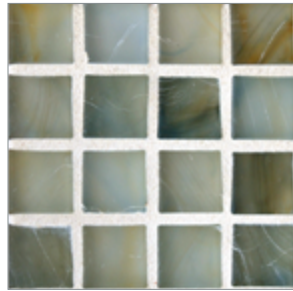

STONE & PEWTER ACCENTS

Wisp Tiles 3/4 x 3/4

Allspice Natural

Allspice Silk

Maya Blue Natural

Maya Blue Silk

Cinnabar Natural

Cinnabar Silk

Mustard Natural

Mustard Silk

Confetti Natural

Confetti Silk

Nutmeg Natural

Nutmeg Silk

Cumin Natural

Cumin Silk

Smoke Natural

Smoke Silk

Golden Natural

Golden Silk

Sunflow Natural

Sunflow Silk

Peekaboo Natural

Peekaboo Silk

Paper-faced sheets

STONE & PEWTER ACCENTS

Wisp Small Bars 3/4 x 7-7/8

Wisp Glass Tiles are each a one of a kind work of art. Each of the 11 glass colors are shot through with transparent layers of complementary and contrasting colors creating a unique perception of depth. Available in 11 mouth-watering colors in both Natural and Silk finishes. Each tile is 3/4 in. square, 12 x 12 sheet, paper-faced for ease of installation. Wisp are hand-poured and will have a certain amount of variation and variegation of color, tone, shade and size.