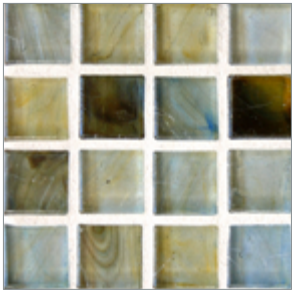

STONE & PEWTER ACCENTS

Wisp Tiles 3/4 x 3/4

Allspice Natural

Allspice Silk

Maya Blue Natural

Maya Blue Silk

Cinnabar Natural

Cinnabar Silk

Mustard Natural

Mustard Silk

Confetti Natural

Confetti Silk

Nutmeg Natural

Nutmeg Silk

Cumin Natural

Cumin Silk

Smoke Natural

Smoke Silk

Golden Natural

Golden Silk

Sunflow Natural

Sunflow Silk

Peekaboo Natural

Peekaboo Silk

Paper-faced sheets

STONE & PEWTER ACCENTS

Wisp Small Bars 3/4 x 7-7/8

Wisp Glass Tiles are each a one of a kind work of art. Each of the 11 glass colors are shot through with transparent layers of complementary and contrasting colors creating a unique perception of depth. Available in 11 mouth-watering colors in both Natural and Silk finishes. Each tile is 3/4 in. square, 12 x 12 sheet, paper-faced for ease of installation. Wisp are hand-poured and will have a certain amount of variation and variegation of color, tone, shade and size.