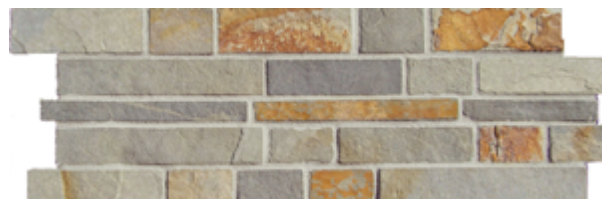

# STONE & PEWTER ACCENTS

Falling Water Slate

Barley

Black & Gold

Desert Gold

Earth

Moss Green

Prairie

# STONE & PEWTER ACCENTS

Falling Water Slate and Borders

White Gold

## Falling Water Slate Borders 4 x 12 (100mm x 300mm)

Barley

Black & Gold

Desert Gold

Earth

Moss Green

Prairie

White Gold

Mesh-mounted interlocking sheets & borders