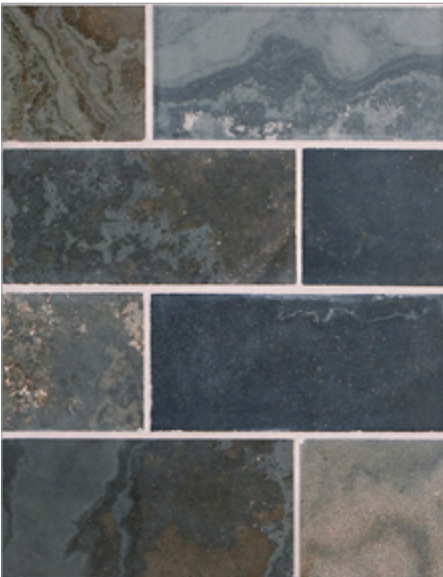

STONE & PEWTER ACCENTS

Honed 3 x 6 Slate

Barley

Desert Gold

Earth

Green Gold

Moss Green

Prairie

White Gold

Sold as individual pieces