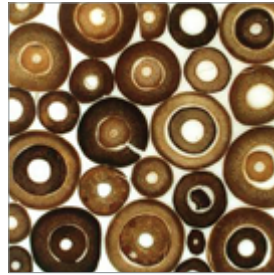

STONE & PEWTER ACCENTS

Safari Bamboo Tiles

Curve 2-1/2 x 2-1/2

Curve 2-1/2 x 7-5/8

Curve 4 x 4

Fan 2-1/2 x 2-1/2

Fan 2-1/2 x 7-5/8

Fan 4 x 4

Kalahari 2-1/2 x 2-1/2

Kalahari 2-1/2 x 7-5/8

Kalahari 4 x 4

Zebra 2-1/2 x 2-1/2

Zebra 2-1/2 x 7-5/8

Zebra 4 x 4

Tiles come mounted on a stable substrate for ease of installation • Sold by the piece

STONE & PEWTER ACCENTS

Kura Bamboo Tiles

Blanco 8 x 8

Blanco 2-1/2 x 7-5/8

Blanco 4 x 4

Blanco 2-1/2 x 2-1/2

Marron 8 x 8

Marron 2-1/2 x 7-5/8

Marron 4 x 4