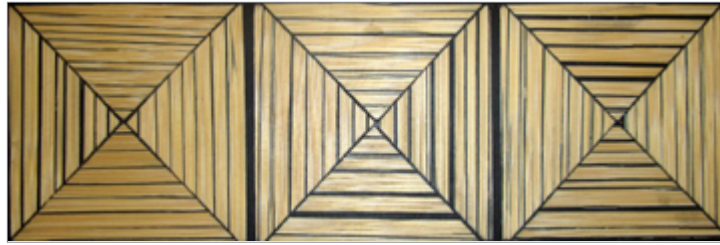

STONE & PEWTER ACCENTS

Safari Bamboo Tiles

Curve 2-1/2 x 2-1/2

Curve 2-1/2 x 7-5/8

Curve 4 x 4

Fan 2-1/2 x 2-1/2

Fan 2-1/2 x 7-5/8

Fan 4 x 4

Kalahari 2-1/2 x 2-1/2

Kalahari 2-1/2 x 7-5/8

Kalahari 4 x 4

Zebra 2-1/2 x 2-1/2

Zebra 2-1/2 x 7-5/8

Zebra 4 x 4

Tiles come mounted on a stable substrate for ease of installation • Sold by the piece

STONE & PEWTER ACCENTS

Marron 2-1/2 x 2-1/2

Ebony 8 x 8

Ebony 2-1/2 x 7-5/8

Ebony 4 x 4

Ebony 2-1/2 x 2-1/2

Tiles come mounted on a stable substrate for ease of installation • Sold by the piece