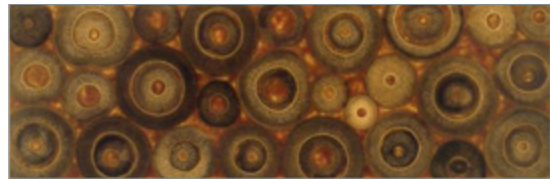

Kalahari 2-1/2 x 2-1/2

Kalahari 2-1/2 x 7-5/8

Kalahari 4 x 4

Zebra 2-1/2 x 2-1/2

Zebra 2-1/2 x 7-5/8

Zebra 4 x 4

Tiles come mounted on a stable substrate for ease of installation • Sold by the piece

STONE & PEWTER ACCENTS

Kura Bamboo Tiles

Blanco 8 x 8

Blanco 2-1/2 x 7-5/8

Blanco 4 x 4

Blanco 2-1/2 x 2-1/2

Marron 8 x 8

Marron 2-1/2 x 7-5/8

Marron 4 x 4

Marron 2-1/2 x 2-1/2

Ebony 8 x 8

Ebony 2-1/2 x 7-5/8

Ebony 4 x 4

Ebony 2-1/2 x 2-1/2

Tiles come mounted on a stable substrate for ease of installation • Sold by the piece