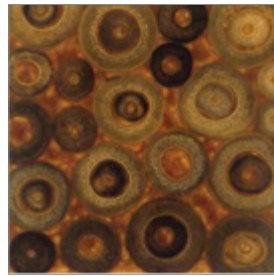

Kalahari 2-1/2 x 2-1/2

Kalahari 2-1/2 x 7-5/8

Kalahari 4 x 4

Zebra 2-1/2 x 2-1/2

Zebra 2-1/2 x 7-5/8

Zebra 4 x 4

Tiles come mounted on a stable substrate for ease of installation • Sold by the piece

STONE & PEWTER ACCENTS

Kura Bamboo Tiles

Blanco 8 x 8

Blanco 2-1/2 x 7-5/8

Blanco 4 x 4

Blanco 2-1/2 x 2-1/2

Marron 8 x 8

Marron 2-1/2 x 7-5/8

Marron 4 x 4

Marron 2-1/2 x 2-1/2

Ebony 8 x 8

Ebony 2-1/2 x 7-5/8

Ebony 4 x 4

Ebony 2-1/2 x 2-1/2

Tiles come mounted on a stable substrate for ease of installation • Sold by the piece