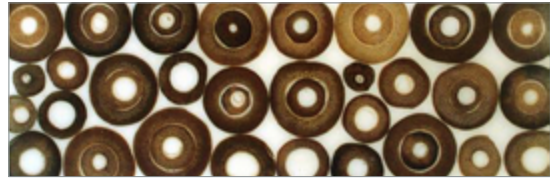

STONE & PEWTER ACCENTS

Safari Bamboo Tiles

Curve 2-1/2 x 2-1/2

Curve 2-1/2 x 7-5/8

Curve 4 x 4

Fan 2-1/2 x 2-1/2

Fan 2-1/2 x 7-5/8

Fan 4 x 4

Kalahari 2-1/2 x 2-1/2

Kalahari 2-1/2 x 7-5/8

Kalahari 4 x 4

Zebra 2-1/2 x 2-1/2

Zebra 2-1/2 x 7-5/8

Zebra 4 x 4

Tiles come mounted on a stable substrate for ease of installation • Sold by the piece

STONE & PEWTER ACCENTS

Kura Bamboo Tiles

Blanco 8 x 8

Blanco 2-1/2 x 7-5/8

Blanco 4 x 4

Blanco 2-1/2 x 2-1/2

Marron 8 x 8

Marron 2-1/2 x 7-5/8

Marron 4 x 4