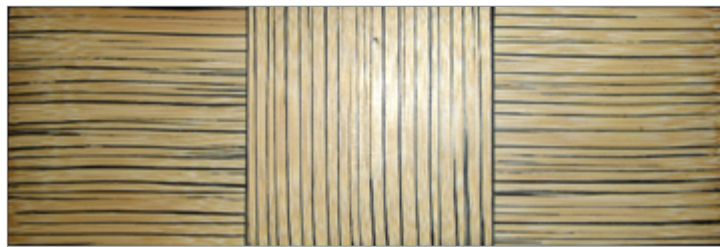

STONE & PEWTER ACCENTS

Safari Bamboo Tiles

Curve 2-1/2 x 2-1/2

Curve 2-1/2 x 7-5/8

Curve 4 x 4

Fan 2-1/2 x 2-1/2

Fan 2-1/2 x 7-5/8

Fan 4 x 4

Kalahari 2-1/2 x 2-1/2

Kalahari 2-1/2 x 7-5/8

Kalahari 4 x 4

Zebra 2-1/2 x 2-1/2

Zebra 2-1/2 x 7-5/8

Zebra 4 x 4

Tiles come mounted on a stable substrate for ease of installation • Sold by the piece

STONE & PEWTER ACCENTS

Kura Bamboo Tiles

Blanco 8 x 8

Blanco 2-1/2 x 7-5/8

Blanco 4 x 4

Blanco 2-1/2 x 2-1/2

Marron 8 x 8

Marron 2-1/2 x 7-5/8

Marron 4 x 4