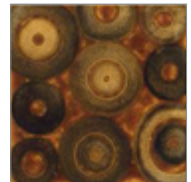

Kalahari 2-1/2 x 2-1/2

Kalahari 2-1/2 x 7-5/8

Kalahari 4 x 4

Zebra 2-1/2 x 2-1/2

Zebra 2-1/2 x 7-5/8

Zebra 4 x 4

Tiles come mounted on a stable substrate for ease of installation • Sold by the piece

STONE & PEWTER ACCENTS

Kura Bamboo Tiles

Blanco 8 x 8

Blanco 2-1/2 x 7-5/8

Blanco 4 x 4

Blanco 2-1/2 x 2-1/2

Marron 8 x 8

Marron 2-1/2 x 7-5/8

Marron 4 x 4

Marron 2-1/2 x 2-1/2

Ebony 8 x 8

Ebony 2-1/2 x 7-5/8

Ebony 4 x 4

Ebony 2-1/2 x 2-1/2

Tiles come mounted on a stable substrate for ease of installation • Sold by the piece