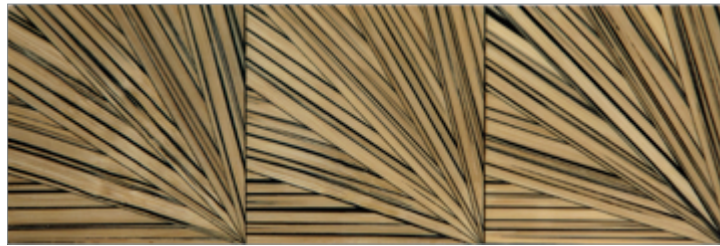

STONE & PEWTER ACCENTS

Safari Bamboo Tiles

Curve 2-1/2 x 2-1/2

Curve 2-1/2 x 7-5/8

Curve 4 x 4

Fan 2-1/2 x 2-1/2

Fan 2-1/2 x 7-5/8

Fan 4 x 4

Kalahari 2-1/2 x 2-1/2

Kalahari 2-1/2 x 7-5/8

Kalahari 4 x 4

Zebra 2-1/2 x 2-1/2

Zebra 2-1/2 x 7-5/8

Zebra 4 x 4

Tiles come mounted on a stable substrate for ease of installation • Sold by the piece

STONE & PEWTER ACCENTS

Marron 2-1/2 x 2-1/2

Ebony 8 x 8

Ebony 2-1/2 x 7-5/8

Ebony 4 x 4

Ebony 2-1/2 x 2-1/2

Tiles come mounted on a stable substrate for ease of installation • Sold by the piece