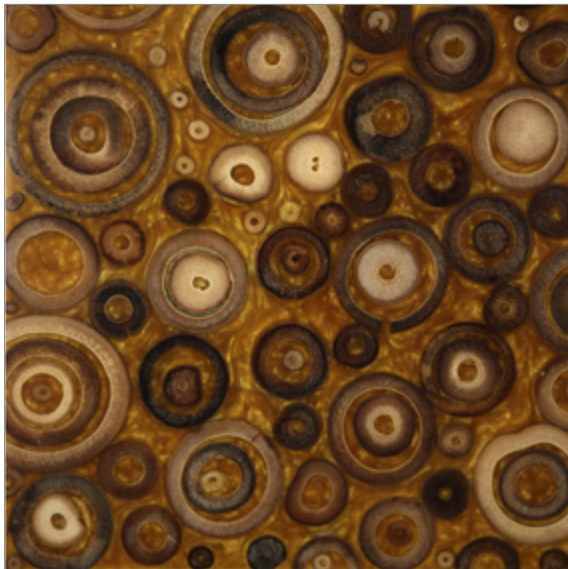

STONE & PEWTER ACCENTS

Safari Bamboo Tiles

Curve 2-1/2 x 2-1/2

Curve 2-1/2 x 7-5/8

Curve 4 x 4

Fan 2-1/2 x 2-1/2

Fan 2-1/2 x 7-5/8

Fan 4 x 4

Kalahari 2-1/2 x 2-1/2

Kalahari 2-1/2 x 7-5/8

Kalahari 4 x 4

Zebra 2-1/2 x 2-1/2

Zebra 2-1/2 x 7-5/8

Zebra 4 x 4

Tiles come mounted on a stable substrate for ease of installation • Sold by the piece

STONE & PEWTER ACCENTS

Kura Bamboo Tiles

Blanco 8 x 8

Blanco 2-1/2 x 7-5/8

Blanco 4 x 4

Blanco 2-1/2 x 2-1/2

Marron 8 x 8

Marron 2-1/2 x 7-5/8

Marron 4 x 4

Marron 2-1/2 x 2-1/2

Ebony 8 x 8

Ebony 2-1/2 x 7-5/8

Ebony 4 x 4

Ebony 2-1/2 x 2-1/2

Tiles come mounted on a stable substrate for ease of installation • Sold by the piece