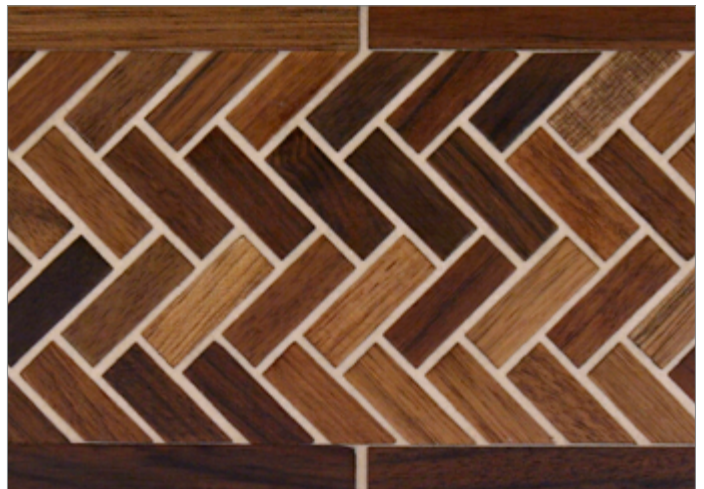

STONE & PEWTER ACCENTS

Mu Wood Herringbone Sheets and Borders

Herringbone 12 x 12

(color shown Amberwood Vein Cut)

Herringbone Border 3 x 12

(color shown Amberwood Vein Cut)

Mesh-mounted interlocking sheets

STONE & PEWTER ACCENTS

Mu Wood Herringbone Sheets and Borders

Chocolate Oak Vein Cut Sheet

Chocolate Oak Vein Cut Border

Mahogany Vein Cut Sheet
(limited to quantities on hand)

Mahogany Vein Cut Border
(limited to quantities on hand)

White Oak Vein Cut Sheet

White Oak Vein Cut Border

Add warmth and richness to your interior spaces with Mu Tiles, a tile series made with some of the world's most beautiful wood species

Mesh-mounted interlocking sheets