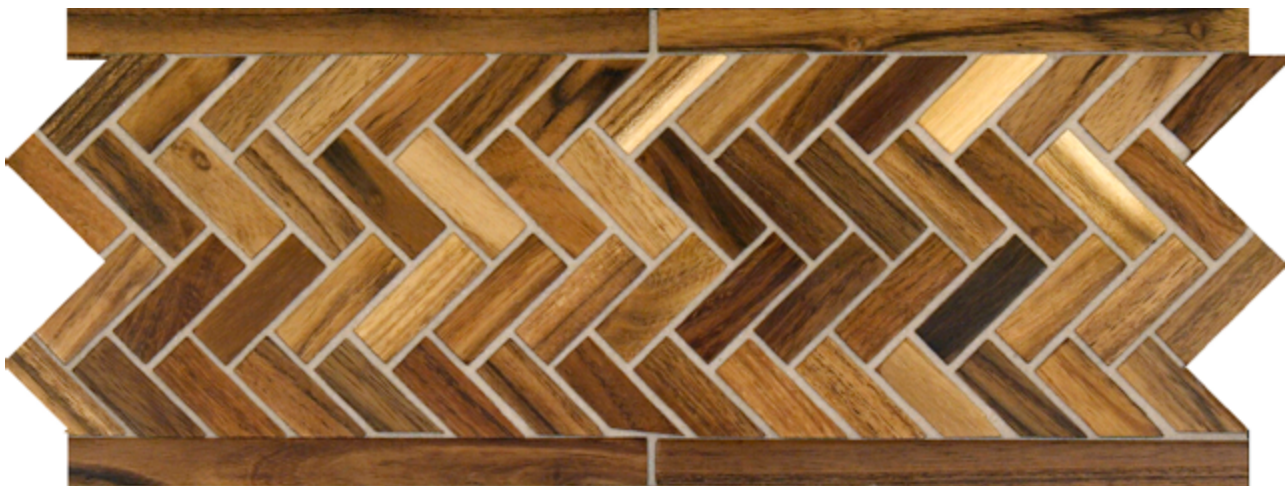

STONE & PEWTER ACCENTS

Mu Wood Herringbone Sheets and Borders

Herringbone 12 x 12

(color shown Amberwood Vein Cut)

Herringbone Border 3 x 12

(color shown Amberwood Vein Cut)

Mesh-mounted interlocking sheets

STONE & PEWTER ACCENTS

Mu Wood Herringbone Sheets and Borders

Chocolate Oak Vein Cut Sheet

Chocolate Oak Vein Cut Border

Mahogany Vein Cut Sheet
(limited to quantities on hand)

Mahogany Vein Cut Border
(limited to quantities on hand)

White Oak Vein Cut Sheet

White Oak Vein Cut Border

Add warmth and richness to your interior spaces with Mu Tiles, a tile series made with some of the world's most beautiful wood species

Mesh-mounted interlocking sheets