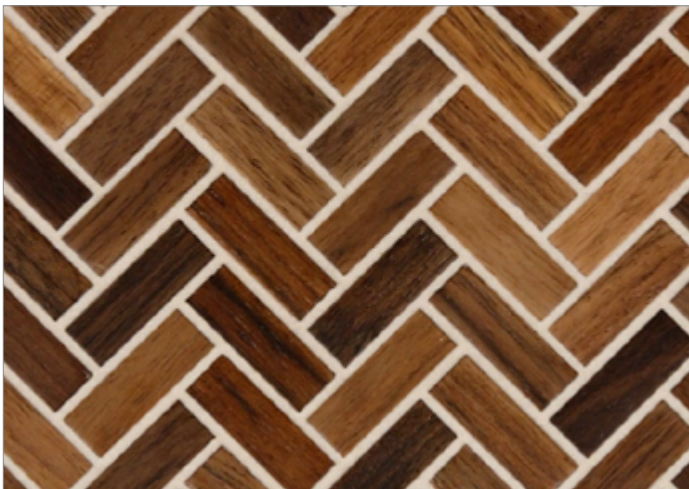

STONE & PEWTER ACCENTS

Mu Wood Herringbone Sheets and Borders

Herringbone 12 x 12

(color shown Amberwood Vein Cut)

Herringbone Border 3 x 12

(color shown Amberwood Vein Cut)

Mesh-mounted interlocking sheets

STONE & PEWTER ACCENTS

Mu Wood Herringbone Sheets and Borders

Chocolate Oak Vein Cut Sheet

Chocolate Oak Vein Cut Border

Mahogany Vein Cut Sheet
(limited to quantities on hand)

Mahogany Vein Cut Border
(limited to quantities on hand)

White Oak Vein Cut Sheet

White Oak Vein Cut Border

Add warmth and richness to your interior spaces with Mu Tiles, a tile series made with some of the world's most beautiful wood species

Mesh-mounted interlocking sheets