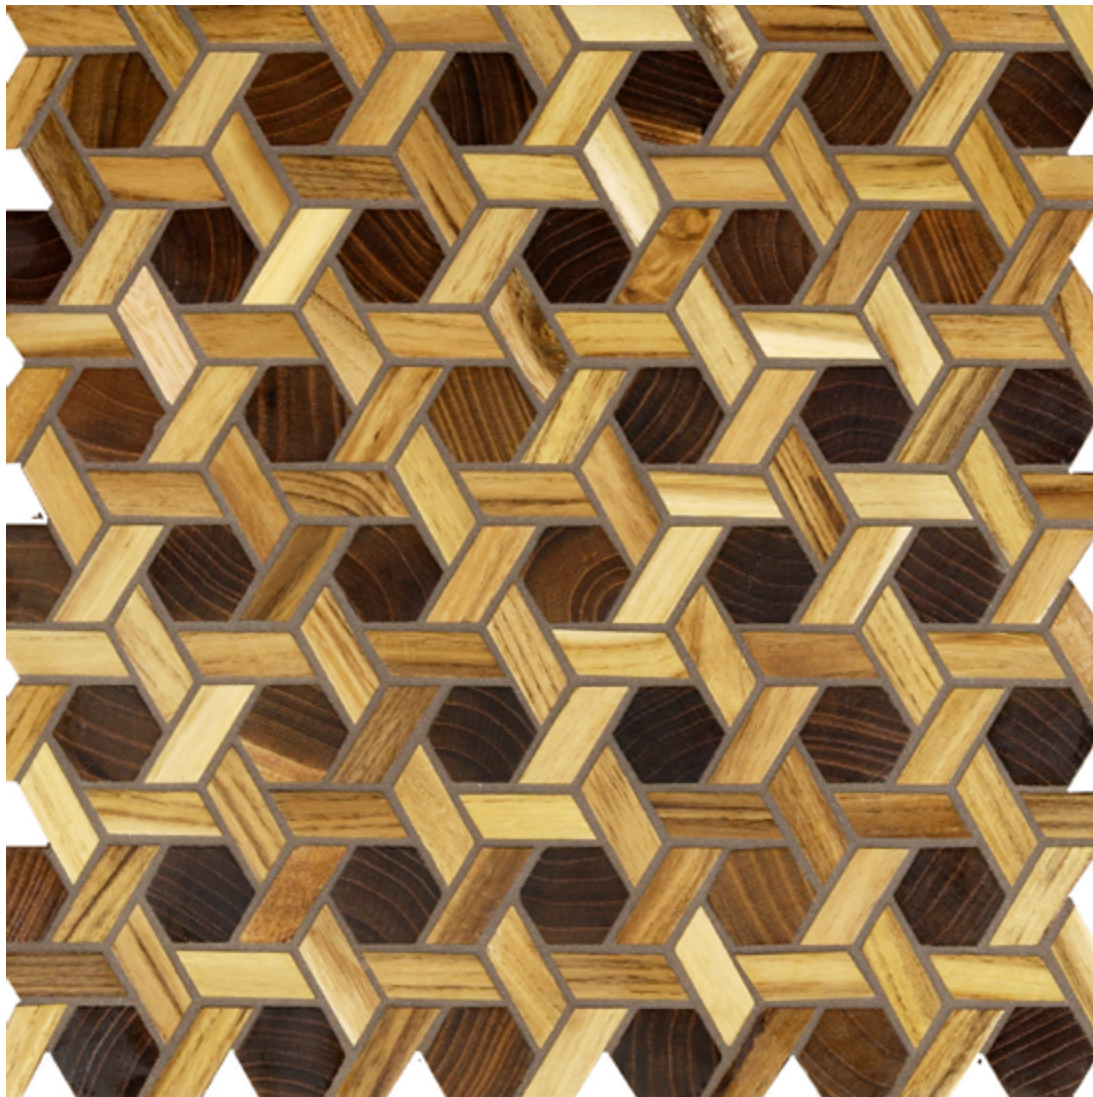

STONE & PEWTER ACCENTS

Mu Wood Cane Tiles

Amberwood

Chocolate Oak

White Oak

Add warmth and richness to your interior spaces with Mu Tiles, a tile series made with some of the world's most beautiful wood species.

Mesh-mounted interlocking sheets

Please visit StonePewterAccents.com for our complete product offerings & applications