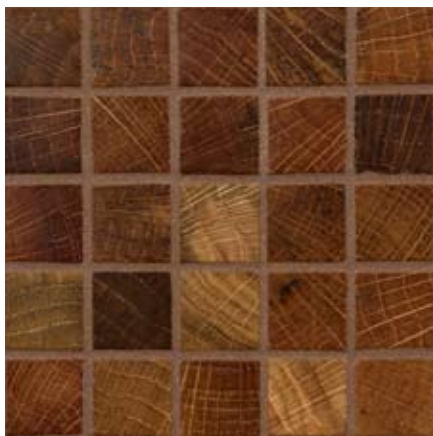

STONE & PEWTER ACCENTS

Mu Wood 1 x 1 Tiles

Amberwood Cross Cut

Amberwood Vein Cut

Chocolate Oak Cross Cut

Garnet Cross Cut

Garnet Vein Cut

Honey Pine Cross Cut

Honey Pine Vein Cut

Teak Cross Cut

Teak Vein Cut

Add warmth and richness to your interior spaces with Mu Tiles, a tile series made with some of the world's most beautiful wood species. Each tile accentuates the natural grain and color of wood, be it Oak, Teak, Pine or Amberwood.

White Oak Vein Cut

Mesh-mounted sheets

STONE & PEWTER ACCENTS

Mu Wood 2 x 2 Tiles

Amberwood Cross Cut

Amberwood Vein Cut

Chocolate Oak Cross Cut

Chocolate Oak Vein Cut

Honey Pine Cross Cut

Mixed Cross Cut

White Oak Cross Cut

Add warmth and richness to your interior spaces with Mu Tiles, a tile series made with some of the world's most beautiful wood species. Each tile accentuates the natural grain and color of wood, be it Oak, Teak, Pine or Amberwood.