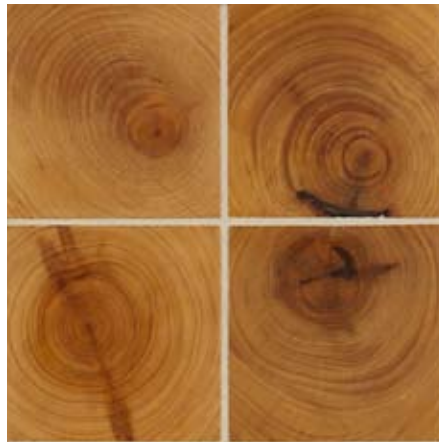

STONE & PEWTER ACCENTS

Mu Wood 1 x 1 Tiles

Amberwood Cross Cut

Amberwood Vein Cut

Chocolate Oak Cross Cut

Garnet Cross Cut

Garnet Vein Cut

Honey Pine Cross Cut

Honey Pine Vein Cut

Teak Cross Cut

Teak Vein Cut

Add warmth and richness to your interior spaces with Mu Tiles, a tile series made with some of the world's most beautiful wood species. Each tile accentuates the natural grain and color of wood, be it Oak, Teak, Pine or Amberwood.

White Oak Vein Cut

Mesh-mounted sheets

STONE & PEWTER ACCENTS

Mu Wood 2 x 2 Tiles

Amberwood Cross Cut

Amberwood Vein Cut

Chocolate Oak Cross Cut

Chocolate Oak Vein Cut

Honey Pine Cross Cut

Mixed Cross Cut

White Oak Cross Cut

Add warmth and richness to your interior spaces with Mu Tiles, a tile series made with some of the world's most beautiful wood species. Each tile accentuates the natural grain and color of wood, be it Oak, Teak, Pine or Amberwood.