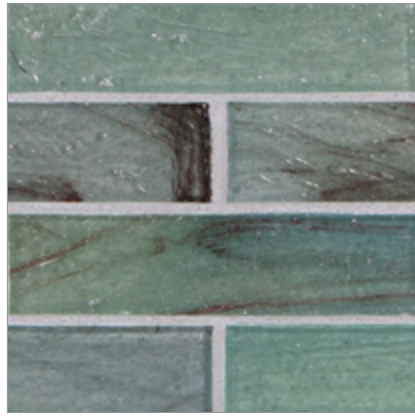

STONE & PEWTER ACCENTS

Haisen 1 x 4 • Natural Finish

Albicant Natural

Aqua Natural

Argent Natural

Light Walnut Natural

Aqualine Natural

Umber Natural

Sorrel Natural

Steel Natural

Sage Natural

Citrine Natural

Teal Natural

Paper-faced sheets

STONE & PEWTER ACCENTS

Haisen 1 x 4 • Silk Finish

Argent Silk

Aqua Silk

Albicant Silk

Umber Silk

Aqualine Silk

Light Walnut Silk

Sage Silk

Steel Silk

Sorrel Silk

Teal Silk

Citrine Silk

Paper-faced sheets