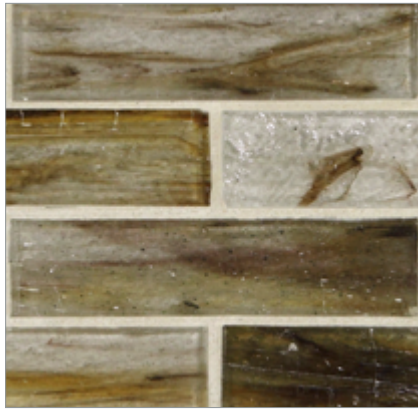

STONE & PEWTER ACCENTS

Haisen 1 x 4 • Natural Finish

Albicant Natural

Aqua Natural

Argent Natural

Light Walnut Natural

Aqualine Natural

Umber Natural

Sorrel Natural

Steel Natural

Sage Natural

Citrine Natural

Teal Natural

Paper-faced sheets

STONE & PEWTER ACCENTS

Haisen 1 x 4 • Silk Finish

Argent Silk

Aqua Silk

Albicant Silk

Umber Silk

Aqualine Silk

Light Walnut Silk

Sage Silk

Steel Silk

Sorrel Silk

Teal Silk

Citrine Silk

Paper-faced sheets