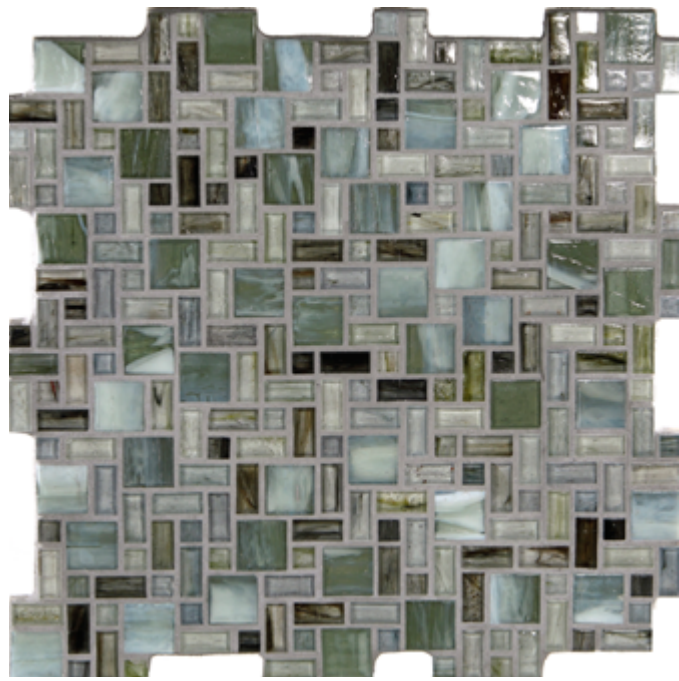

STONE & PEWTER ACCENTS

Gendai • Natural Finish

Gehry

Ban

Full Sheet

(color shown: Gehry Natural)

Ando

Neutra

Meier

Sanaa

Mila

Gaudi

Arata

Hadid

Kahn

Paper-faced interlocking sheets • Also available as 3 x 12 borders

Please visit StonePewterAccents.com for our complete product offerings & applications

STONE & PEWTER ACCENTS

Gendai • Silk Finish

Full Sheet (color shown: Gehry Silk)

Gehry

Ban

Meier

Neutra

Ando

Gaudi

Mila

Sanaa

Kahn

Hadid

Arata

Paper-faced interlocking sheets • Also available as 3 x 12 borders