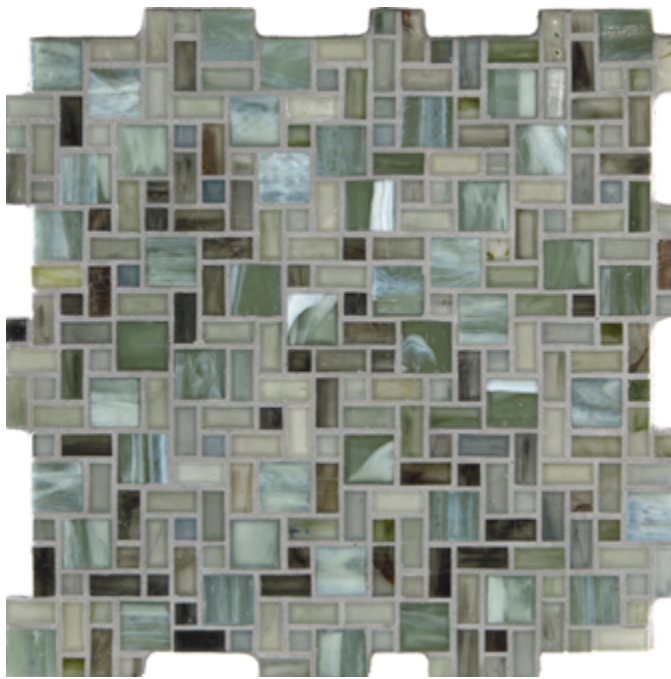

STONE & PEWTER ACCENTS

Gendai • Natural Finish

Gehry

Ban

Full Sheet

(color shown: Gehry Natural)

Ando

Neutra

Meier

Sanaa

Mila

Gaudi

Arata

Hadid

Kahn

Paper-faced interlocking sheets • Also available as 3 x 12 borders

Please visit StonePewterAccents.com for our complete product offerings & applications

STONE & PEWTER ACCENTS

Gendai • Silk Finish

Full Sheet (color shown: Gehry Silk)

Gehry

Ban

Meier

Neutra

Ando

Gaudi

Mila

Sanaa

Kahn

Hadid

Arata

Paper-faced interlocking sheets • Also available as 3 x 12 borders