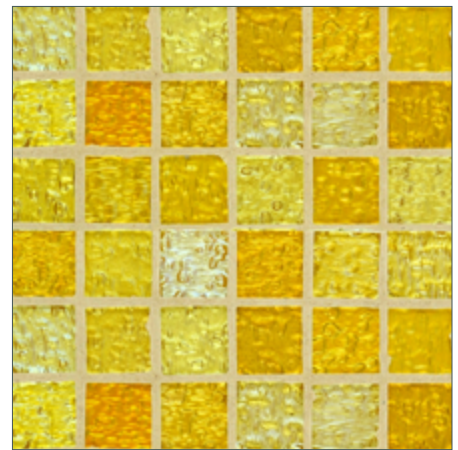

# STONE & PEWTER ACCENTS

Chimera 3/4 x 3/4

Argento

Lampona

Zaffiro

Opale

Violetta\*

Esmeralda

Limone

Turchese

Citron

Chimera Glass Tiles are an exciting and beautiful collection of shimmering 3/4" x 3/4" glass mosaics. Available in 9 exotic colors, they are perfect for pools, spas, feature-walls or inserts to add a vibrant splash of color to slate, travertine or field tile. All Chimera glass tiles are hand-poured and will have a certain amount of variation and variegation of color, tone, shade and size.

\*Color available for a limited time only

Paper-faced sheets