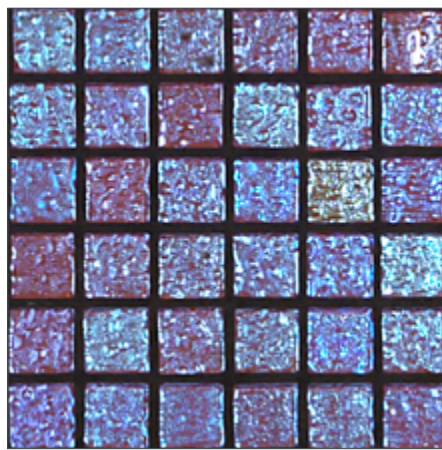

# STONE & PEWTER ACCENTS

Chimera 3/4 x 3/4

Argento

Lampona

Zaffiro

Opale

Violetta\*

Esmeralda

Limone

Turchese

Citron

Chimera Glass Tiles are an exciting and beautiful collection of shimmering 3/4" x 3/4" glass mosaics. Available in 9 exotic colors, they are perfect for pools, spas, feature-walls or inserts to add a vibrant splash of color to slate, travertine or field tile. All Chimera glass tiles are hand-poured and will have a certain amount of variation and variegation of color, tone, shade and size.

\*Color available for a limited time only

Paper-faced sheets