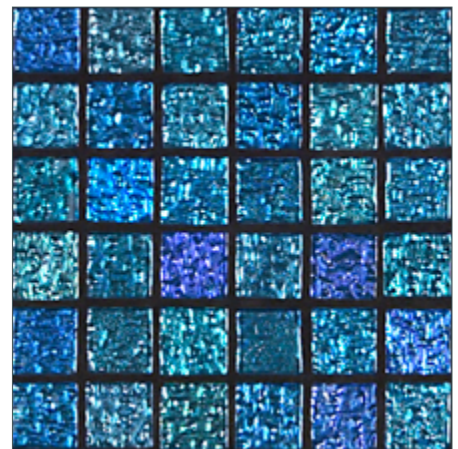

# STONE & PEWTER ACCENTS

Chimera 3/4 x 3/4

Argento

Lampona

Zaffiro

Opale

Violetta\*

Esmeralda

Limone

Turchese

Citron

Chimera Glass Tiles are an exciting and beautiful collection of shimmering 3/4" x 3/4" glass mosaics. Available in 9 exotic colors, they are perfect for pools, spas, feature-walls or inserts to add a vibrant splash of color to slate, travertine or field tile. All Chimera glass tiles are hand-poured and will have a certain amount of variation and variegation of color, tone, shade and size.

\*Color available for a limited time only

Paper-faced sheets