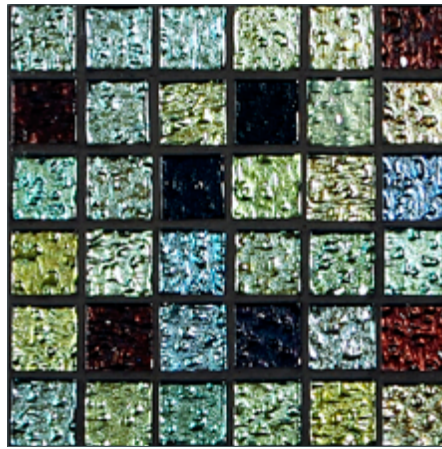

# STONE & PEWTER ACCENTS

Chimera 3/4 x 3/4

Argento

Lampona

Zaffiro

Opale

Violetta\*

Esmeralda

Limone

Turchese

Citron

Chimera Glass Tiles are an exciting and beautiful collection of shimmering 3/4" x 3/4" glass mosaics. Available in 9 exotic colors, they are perfect for pools, spas, feature-walls or inserts to add a vibrant splash of color to slate, travertine or field tile. All Chimera glass tiles are hand-poured and will have a certain amount of variation and variegation of color, tone, shade and size.

\*Color available for a limited time only

Paper-faced sheets