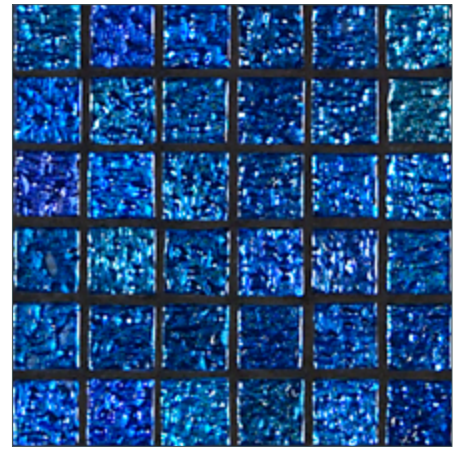

# STONE & PEWTER ACCENTS

Chimera 3/4 x 3/4

Argento

Lampona

Zaffiro

Opale

Violetta\*

Esmeralda

Limone

Turchese

Citron

Chimera Glass Tiles are an exciting and beautiful collection of shimmering 3/4" x 3/4" glass mosaics. Available in 9 exotic colors, they are perfect for pools, spas, feature-walls or inserts to add a vibrant splash of color to slate, travertine or field tile. All Chimera glass tiles are hand-poured and will have a certain amount of variation and variegation of color, tone, shade and size.

\*Color available for a limited time only

Paper-faced sheets