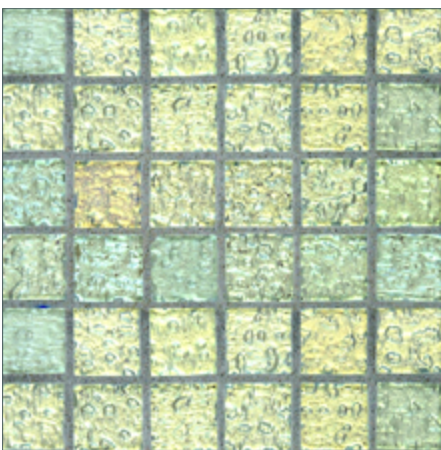

# STONE & PEWTER ACCENTS

Chimera 3/4 x 3/4

Argento

Lampona

Zaffiro

Opale

Violetta\*

Esmeralda

Limone

Turchese

Citron

Chimera Glass Tiles are an exciting and beautiful collection of shimmering 3/4" x 3/4" glass mosaics. Available in 9 exotic colors, they are perfect for pools, spas, feature-walls or inserts to add a vibrant splash of color to slate, travertine or field tile. All Chimera glass tiles are hand-poured and will have a certain amount of variation and variegation of color, tone, shade and size.

\*Color available for a limited time only

Paper-faced sheets