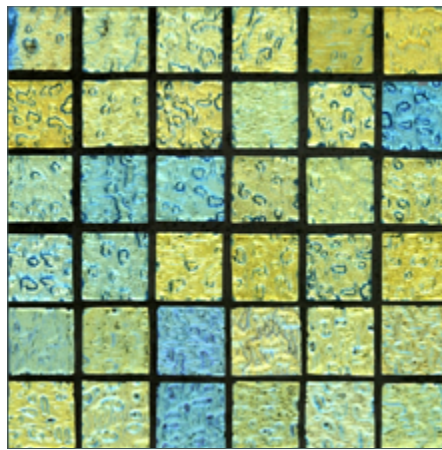

# STONE & PEWTER ACCENTS

Chimera 3/4 x 3/4

Argento

Lampona

Zaffiro

Opale

Violetta\*

Esmeralda

Limone

Turchese

Citron

Chimera Glass Tiles are an exciting and beautiful collection of shimmering 3/4" x 3/4" glass mosaics. Available in 9 exotic colors, they are perfect for pools, spas, feature-walls or inserts to add a vibrant splash of color to slate, travertine or field tile. All Chimera glass tiles are hand-poured and will have a certain amount of variation and variegation of color, tone, shade and size.

\*Color available for a limited time only

Paper-faced sheets