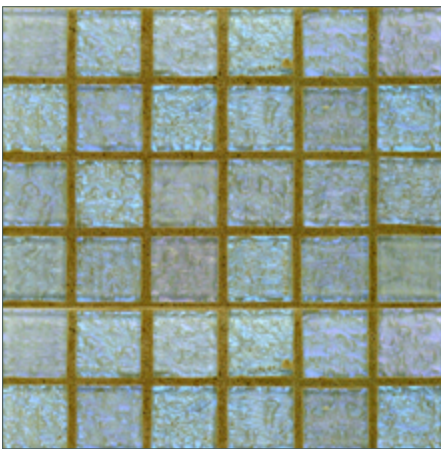

# STONE & PEWTER ACCENTS

Chimera 3/4 x 3/4

Argento

Lampona

Zaffiro

Opale

Violetta\*

Esmeralda

Limone

Turchese

Citron

Chimera Glass Tiles are an exciting and beautiful collection of shimmering 3/4" x 3/4" glass mosaics. Available in 9 exotic colors, they are perfect for pools, spas, feature-walls or inserts to add a vibrant splash of color to slate, travertine or field tile. All Chimera glass tiles are hand-poured and will have a certain amount of variation and variegation of color, tone, shade and size.

\*Color available for a limited time only

Paper-faced sheets