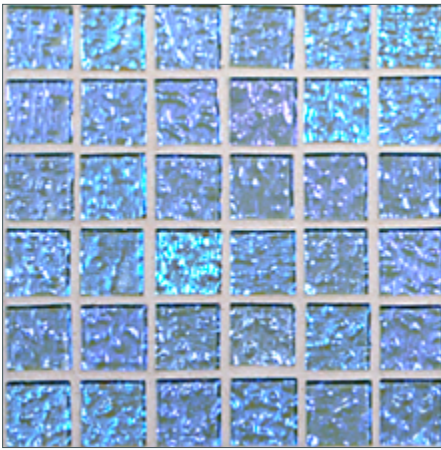

# STONE & PEWTER ACCENTS

Chimera 3/4 x 3/4

Argento

Lampona

Zaffiro

Opale

Violetta\*

Esmeralda

Limone

Turchese

Citron

Chimera Glass Tiles are an exciting and beautiful collection of shimmering 3/4" x 3/4" glass mosaics. Available in 9 exotic colors, they are perfect for pools, spas, feature-walls or inserts to add a vibrant splash of color to slate, travertine or field tile. All Chimera glass tiles are hand-poured and will have a certain amount of variation and variegation of color, tone, shade and size.

\*Color available for a limited time only

Paper-faced sheets